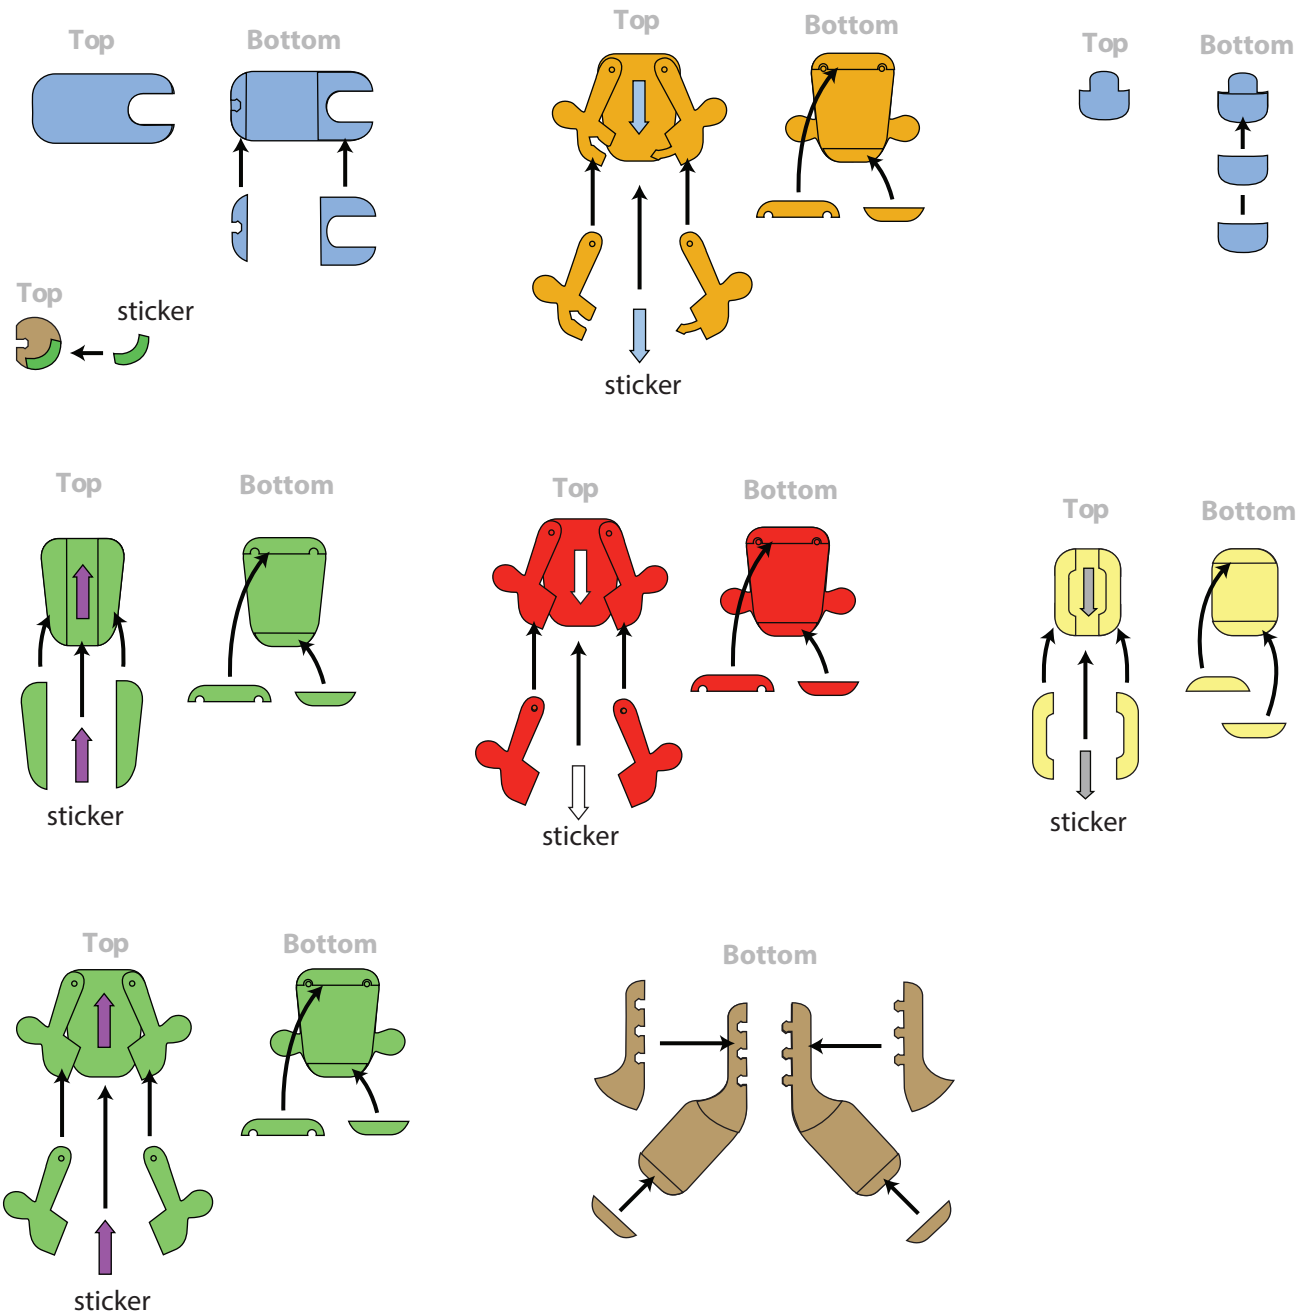

Assembly Instructions

⚠ WARNING:

CHOKING HAZARD -- This product contains small parts and should be kept out of the reach of children under the age of 3, because the parts or their pieces may present a choking hazard to small children.

CAUTION:

This is a science education product, not a toy. It is not intended for children under 8 years old.

Assembly Instructions

⚠ WARNING:

CHOKING HAZARD -- This product contains small parts and should be kept out of the reach of children under the age of 3, because the parts or their pieces may present a choking hazard to small children.